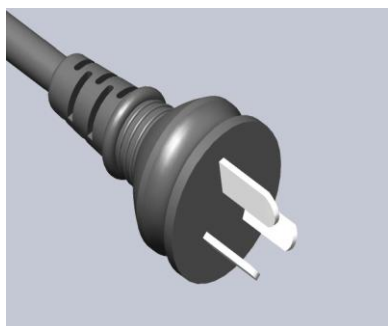

XYC-07

CORD SIZE(mm ²)	CORD TYPE	RATING
2×0.75	60227IEC 52RVV, 60227IEC53RVV	2.5A 250V

CHINA PLUGS SERIES

YTC-010

CORD SIZE(mm ²)	CORD TYPE	RATING
3×0.75	60227IEC 52RVV, 60227IEC 53RVV	2.5A 250V

PSB-6/10B

CORD SIZE(mm ²)	CORD TYPE	RATING
3×0.5	60227IEC 52RVV	6A 250V
3×0.75	60227IEC 52RVV, 60227IEC53RVV 60245IEC53(YZ)	10A 250V
3×1.0	60227IEC53RVV, 60245IEC53(YZ)	10A 250V

PBB-6/10A

CORD SIZE(mm ²)	CORD TYPE	RATING
2×0.5	60227IEC 52RVV	6A 250V
2×0.75	60227IEC 52RVV, 60227IEC53RVV 60245IEC53(YZ)	10A 250V
2×1.0	60227IEC53RVV, 60245IEC53(YZ)	10A 250V

EUROPE PLUGS SERIES

YTP-201